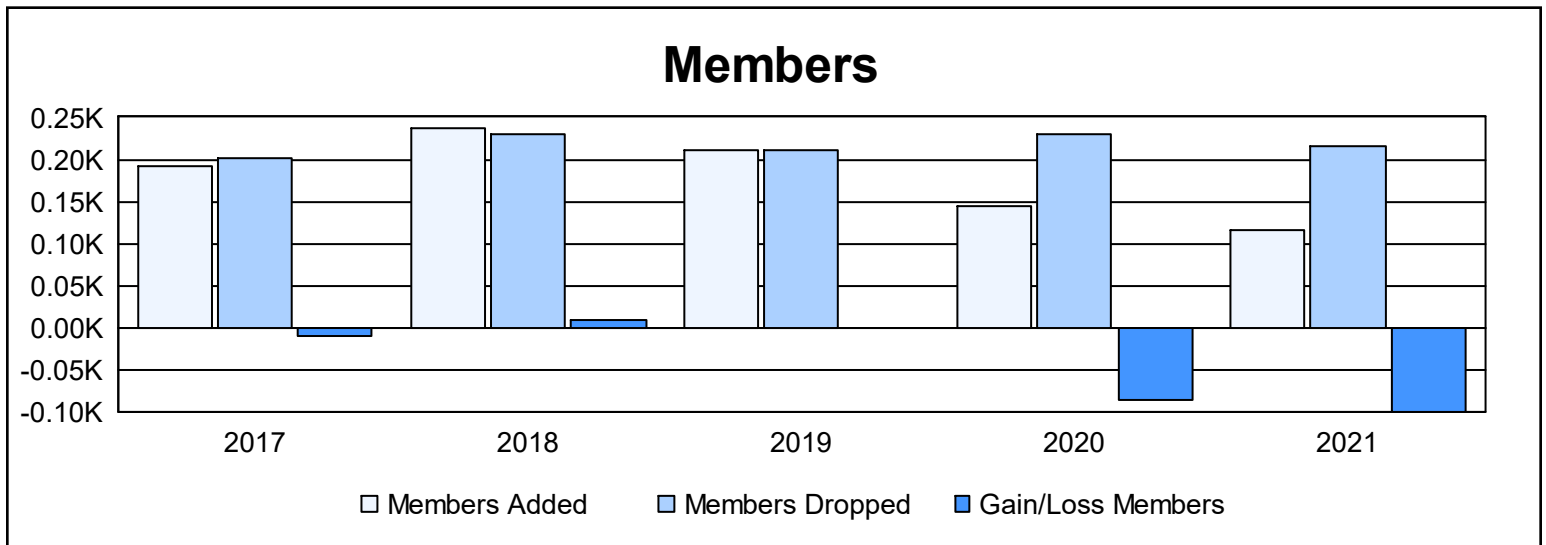

Year	New Clubs	Dropped Clubs	Gain/ Loss Clubs	New Members	Charter Members	Reinstate Members	Transfer Members	Total Member Added	Total Members Dropped	Gain/ Loss Members
2016-2017	0	0	0	173	0	10	8	191	201	-10
2017-2018	1	0	1	199	26	7	6	238	229	9
2018-2019	0	0	0	186	3	5	17	211	211	0
2019-2020	0	1	-1	121	0	8	15	144	230	-86
2020-2021	1	1	0	81	17	14	3	115	215	-100
<b>Average</b>	<b>0</b>	<b>0</b>	<b>0</b>	<b>152</b>	<b>9</b>	<b>9</b>	<b>10</b>	<b>180</b>	<b>217</b>	<b>-37</b>

### Membership Composition June 2021 Cumulative