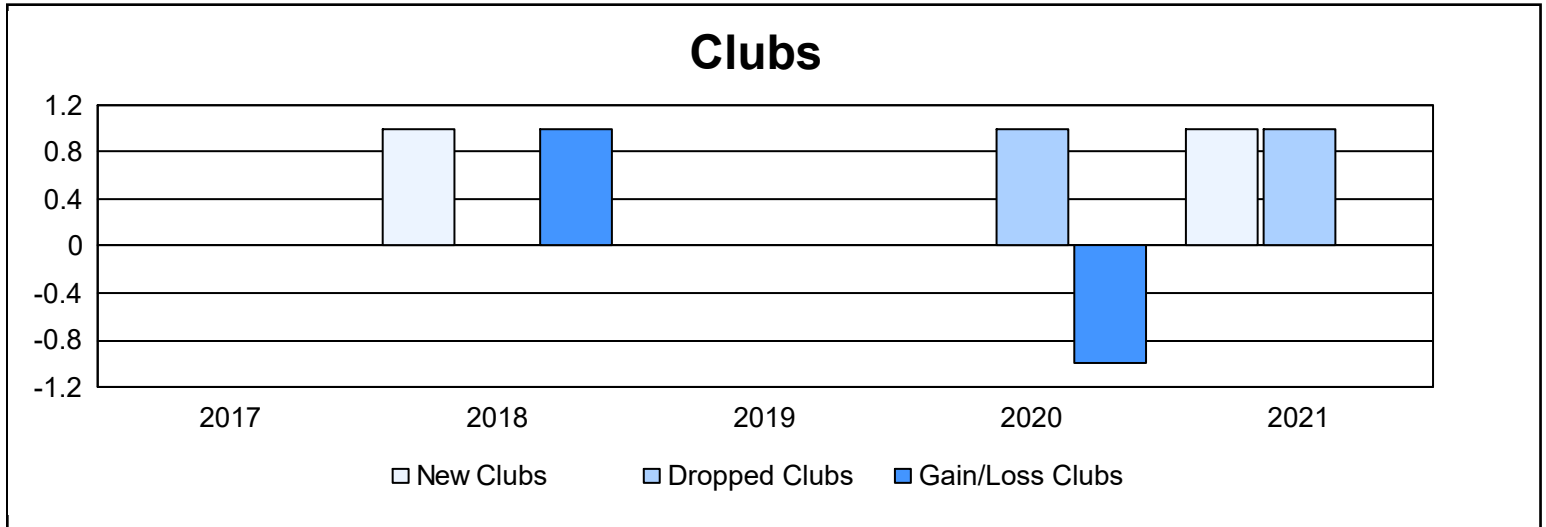

Year	New Clubs	Dropped Clubs	Gain/ Loss Clubs	New Members	Charter Members	Reinstate Members	Transfer Members	Total Member Added	Total Members Dropped	Gain/ Loss Members
2016-2017	0	0	0	173	0	10	8	191	201	-10
2017-2018	1	0	1	199	26	7	6	238	229	9
2018-2019	0	0	0	186	3	5	17	211	211	0
2019-2020	0	1	-1	121	0	8	15	144	230	-86
2020-2021	1	1	0	81	17	14	3	115	215	-100
<b>Average</b>	<b>0</b>	<b>0</b>	<b>0</b>	<b>152</b>	<b>9</b>	<b>9</b>	<b>10</b>	<b>180</b>	<b>217</b>	<b>-37</b>

### Membership Composition June 2021 Cumulative