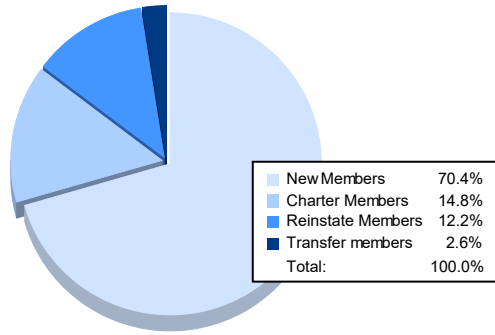

Year	New Clubs	Dropped Clubs	Gain/ Loss Clubs	New Members	Charter Members	Reinstate Members	Transfer Members	Total Member Added	Total Members Dropped	Gain/ Loss Members
2016-2017	0	0	0	173	0	10	8	191	201	-10
2017-2018	1	0	1	199	26	7	6	238	229	9
2018-2019	0	0	0	186	3	5	17	211	211	0
2019-2020	0	1	-1	121	0	8	15	144	230	-86
2020-2021	1	1	0	81	17	14	3	115	215	-100
<b>Average</b>	<b>0</b>	<b>0</b>	<b>0</b>	<b>152</b>	<b>9</b>	<b>9</b>	<b>10</b>	<b>180</b>	<b>217</b>	<b>-37</b>

### Membership Composition June 2021 Cumulative